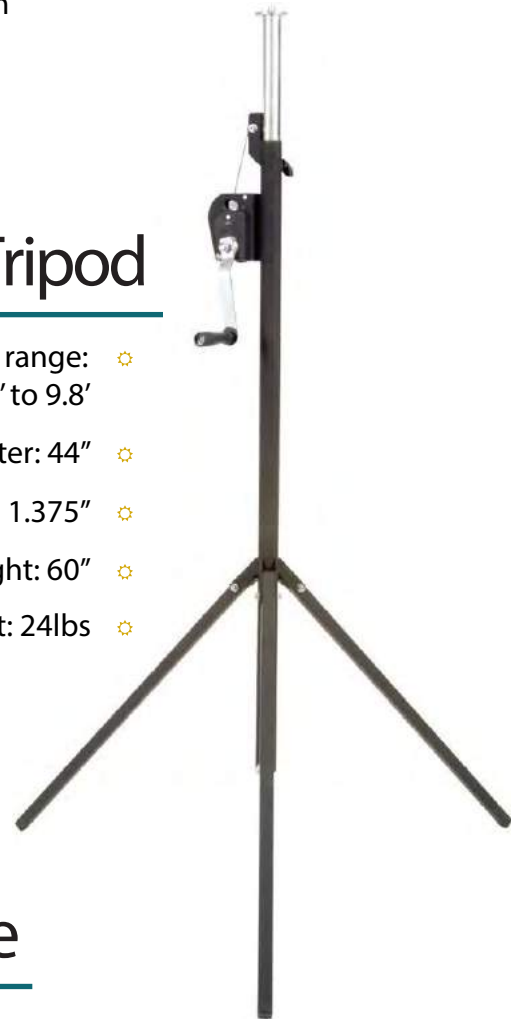

## 14' Crank Tripod

- ☀ Minimum to maximum height range: 68.9" to 158"/175cm to 400cm
- ☀ Base spread diameter: 45.3" to 66.1"/115cm to 168cm
- ☀ Center tube diameter: 1-3/8"/35mm
- ☀ Folded Height: 68.8"/135cm
- ☀ Weight: 55.5lbs/25kg

## 10' Aluminum Tripod

- ☀ Minimum to maximum height range: 5.8' to 9.8'
- ☀ Base spread diameter: 44"
- ☀ Center tube diameter: 1.375"
- ☀ Folded Height: 60"
- ☀ Weight: 24lbs

## 13' Pyramid Base

- ☀ 13' Manual Fiberglass Mast
- ☀ 22" x 22" Base
- ☀ Cuts down on trip points
- ☀ Can be filled with up to 100lbs of sand
- ☀ Good for windy conditions

Authorized Distributor:

**DISK-O-TAPE, INC.**