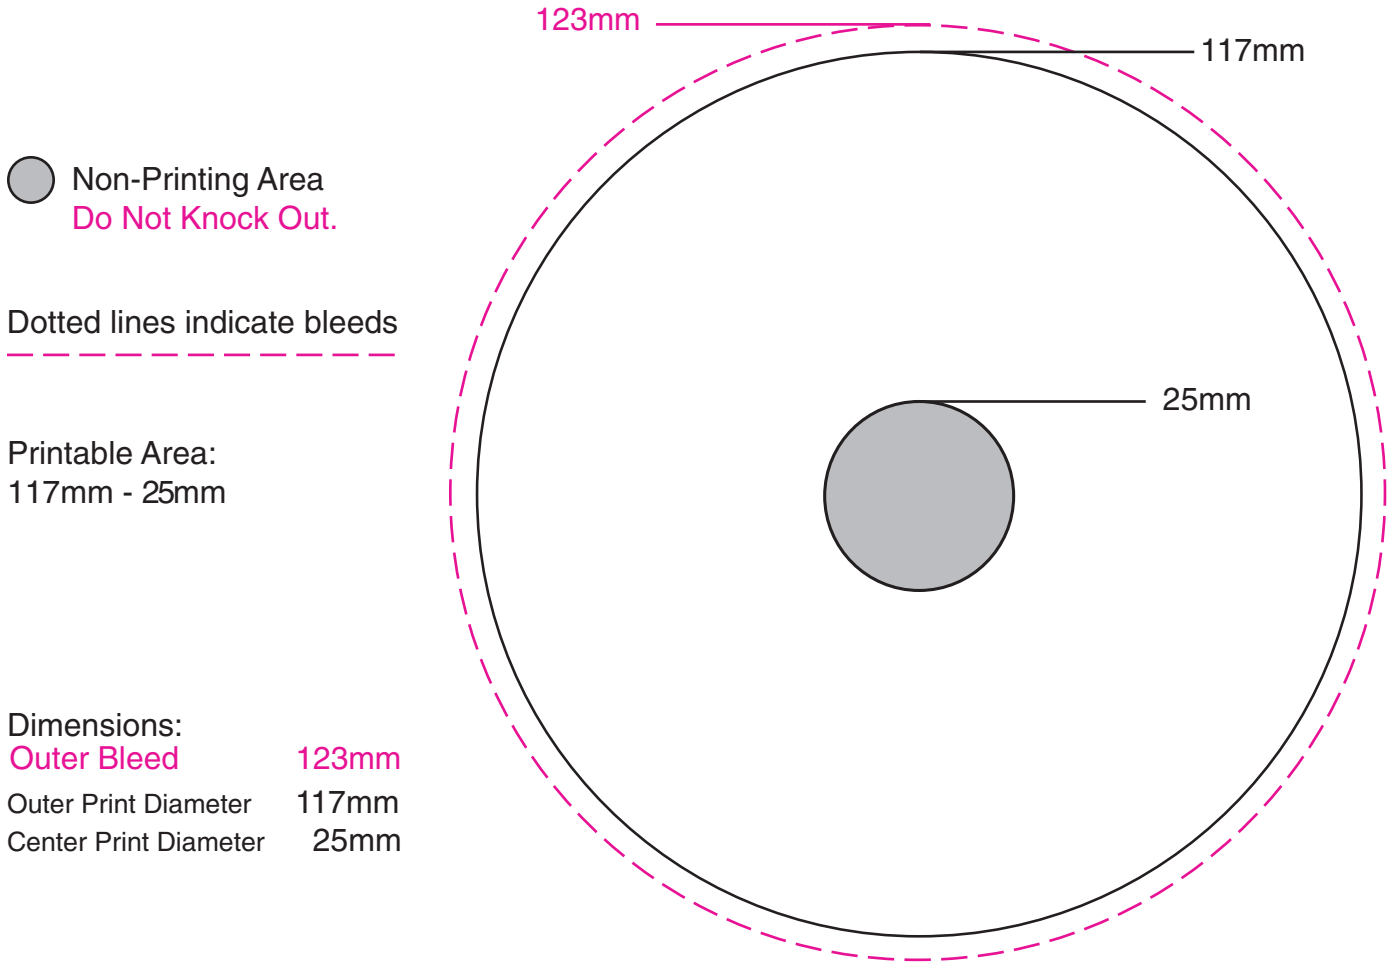

CD-R & DVD-R Full Color Inkjet Specifications

● Non-Printing Area
Do Not Knock Out.

Dotted lines indicate bleeds

Printable Area:
 117mm - 25mm

Dimensions:
Outer Bleed 123mm
 Outer Print Diameter 117mm
 Center Print Diameter 25mm

CD ART

- CMYK color images only. No PMS spot colors.
- All output files must be a minimum of 150 dpi. 300 dpi is preferred. NOTE: If using a gradient background, it is better to use one that does not fade to white.
- Do not mask artwork, Disk-O-Tape will mask all art. Do not knock out the center.

FONTS

- Keep the font size to four points or higher. All fonts must be included with your art files or convert all fonts into an outline graphic.

DISK-O-TAPE, INC.

23775 Mercantile Road Cleveland, OH 44122-5917
216-765-TAPE (8273) 800-932-TAPE (8273) Fax: 216-765-0436