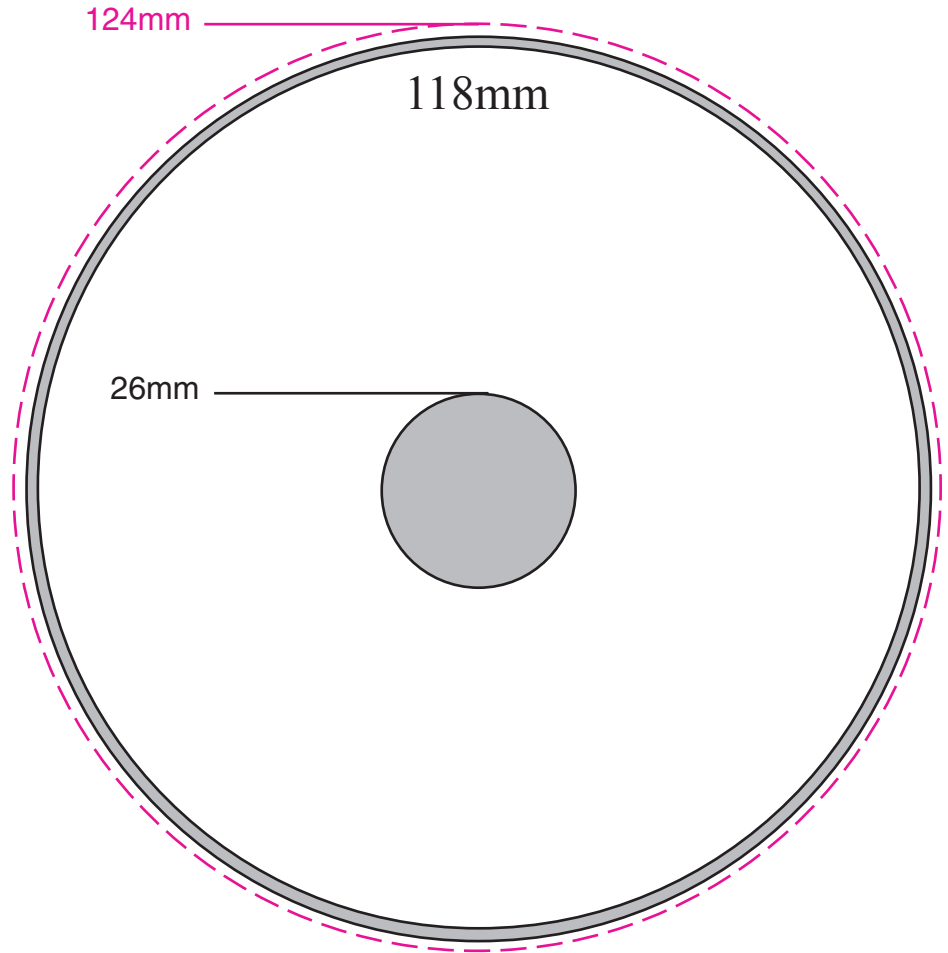

CD-R & DVD-R Full Color Everest Specifications

● Non-Printing Area
Do Not Knock Out.

Dotted lines indicate bleeds

Printable Area:
26mm - 118mm

Dimensions:

Outer Bleed 124mm
Outer Print Diameter 118mm
Center Print Diameter 18mm

CD ART

- CMYK color images only. No PMS spot colors.
- All output files must be a minimum of 150 dpi. 300 dpi is preferred. NOTE: If using a gradient background, it is better to use one that does not fade to white.
- Do not mask artwork, Disk-O-Tape will mask all art. Do not knock out the center.